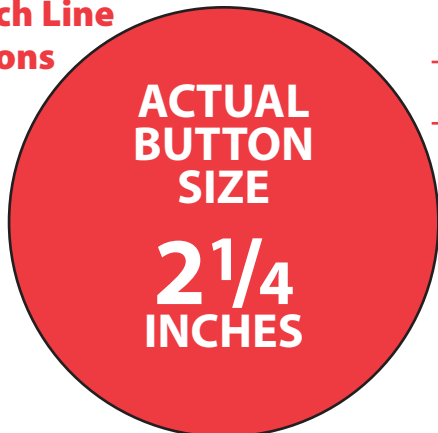

Stock Design and Custom Order Buttons

(minimum of 10 buttons)

QUANTITY	PRICE EACH	QUANTITY	PRICE EACH
10	.....1.90	75	.....1.48
15	.....1.85	80	.....1.45
20	.....1.80	85	.....1.42
25	.....1.77	90	.....1.39
30	.....1.74	95	.....1.36
35	.....1.71	100	.....1.33
40	.....1.69	125	.....1.25
45	.....1.66	150	.....1.17
50	.....1.63	175	.....1.09
55	.....1.60	200	.....1.01
60	.....1.57	300	88
65	.....1.54	500	73
70	.....1.51	1000	50

Please call for greater quantities.
Plus Set-Up of $8.00 for all Orders

Background Color

- ☐ Lemon
- ☐ White
- ☐ Peach
- ☐ Lavender
- ☐ Light Grey
- ☐ Vivid Pink
- ☐ Bright Red
- ☐ Ivory
- ☐ Vivid Blue
- ☐ Bright Green

Typestyle (see page 1 for examples of type)

- ☐ Helvetica
- ☐ Western
- ☐ Mistral Style
- ☐ Zaph Chancery
- ☐ Rubber Stamp
- ☐ Broadway
- ☐ Comic Book
- ☐ Cooper Black
- ☐ Freestyle Script
- ☐ Schoolbook
- ☐ Hobo Style
- ☐ Paint Brush
- ☐ Black Chancery
- ☐ Surf Style
- ☐ Castle Type
- ☐ College Black
- ☐ Author Type
- ☐ Handwriting Type

You only need to select a typeface when using your own artwork, not for stock designs.

Show Title

☐ stock design **or** ☐ your design, artwork included

Custom Message

25 characters free!
Additional characters at 50¢ each:

_____

_____

Actor Line and Tech Line Ready Made Buttons

(no customizing)
Any Quantity (minimum of 10) at only $1.98 each. You can mix and match designs. Please attach a list of the titles and amounts of the buttons you wish to order. Buttons will be assorted colors, unless otherwise specified.